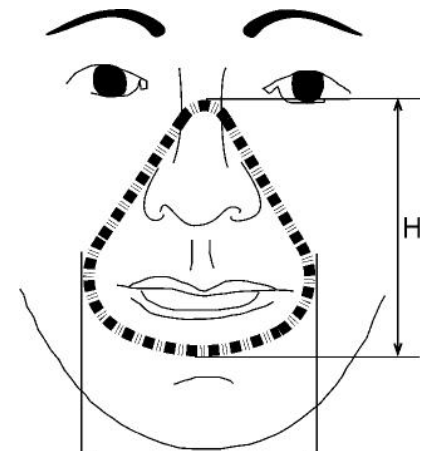

Whisper Soft™

Full Face Mask Sizing Gauge

Cut along dotted lines and place over nose to determine best fit for Full Face Mask

XL

L

M